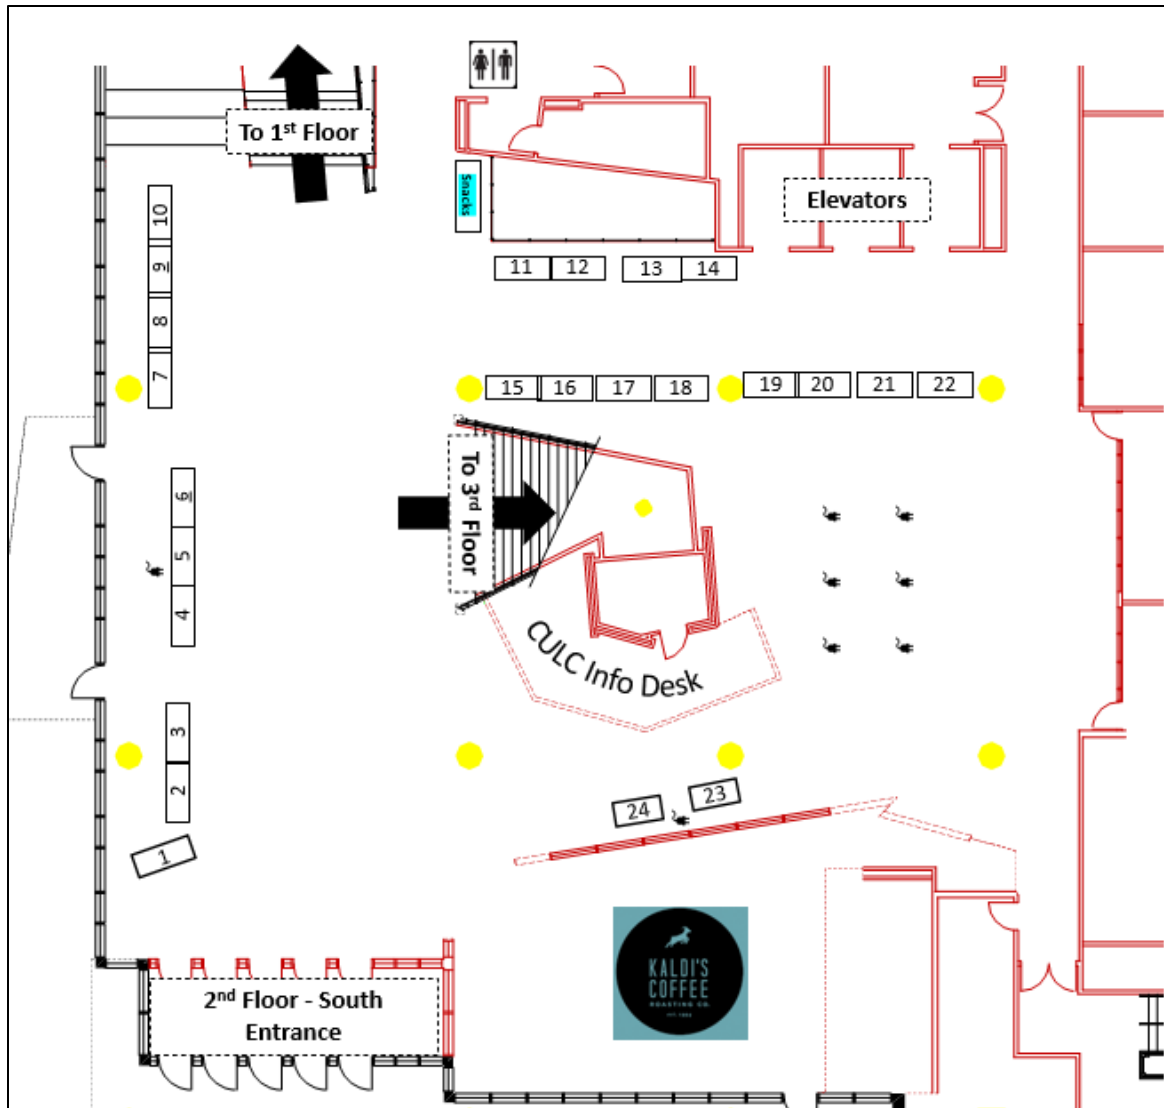

GradExpo Table Assignments

Clough Atrium 2nd floor

- | | |
|--|---|
| 1. Office of Graduate Education/Admissions | 13. Student & Campus Event Centers |
| 2. Library | 14. Bike Georgia Tech |
| 3. Graduate Career & Professional Development | 15. Center for Assessment, Referral, and Education (CARE) |
| 4. RCR (Responsible Conduct of Research) Program | 16. Women's Resource Center |
| 5. Leadership Education and Development (LEAD) | 17. Campus Recreation (CRC) |
| 6. Counseling Center | 18. SKY |
| 7. Georgia Tech-Lorraine | 19. Baptist Collegiate Ministry (BCM) |
| 8. Health Services | 20. Fellowship of Christian Graduate Students (FCGS) |
| 9. Health Initiatives | 21. Georgia Tech Salsa Club |
| 10. Cru Graduate Student Ministry | 22. Georgia Tech Bridge Club |
| 11. Housing and Residence Life | 23. Office of Equity & Compliance Programs |
| 12. Georgia Tech Dining | 24. Women In Engineering |

GradExpo Table Assignments

Clough Atrium 1st floor

- LGBTQIA & Allies
- Center for Teaching and Learning
- Naugle Communication Center
- Georgia Tech Language Institute
- GT6000
- Student Alumni Association
- Office of Hispanic Initiatives (OHI)
- AMIS Atlanta
- VentureLab
- Georgia Tech Police Department
- RUF International Buzz
- Office of Graduate Education/Admissions
- Georgia Tech International Ambassadors (GTIA)
- African Graduate Students Connect (AGSC)
- RoboJackets
- Grad Society of Women in Engineering
- Student Polymer Network
- Black Graduate Student Association (BGSA)
- Institute of Electrical and Electronics Engineers
- Biomedical Photonics Society (BiPS)
- Latino Organization for Graduate Students (LOGRAS)
- GT India Club
- Mechanical Engineering Graduate Association (MEGA)