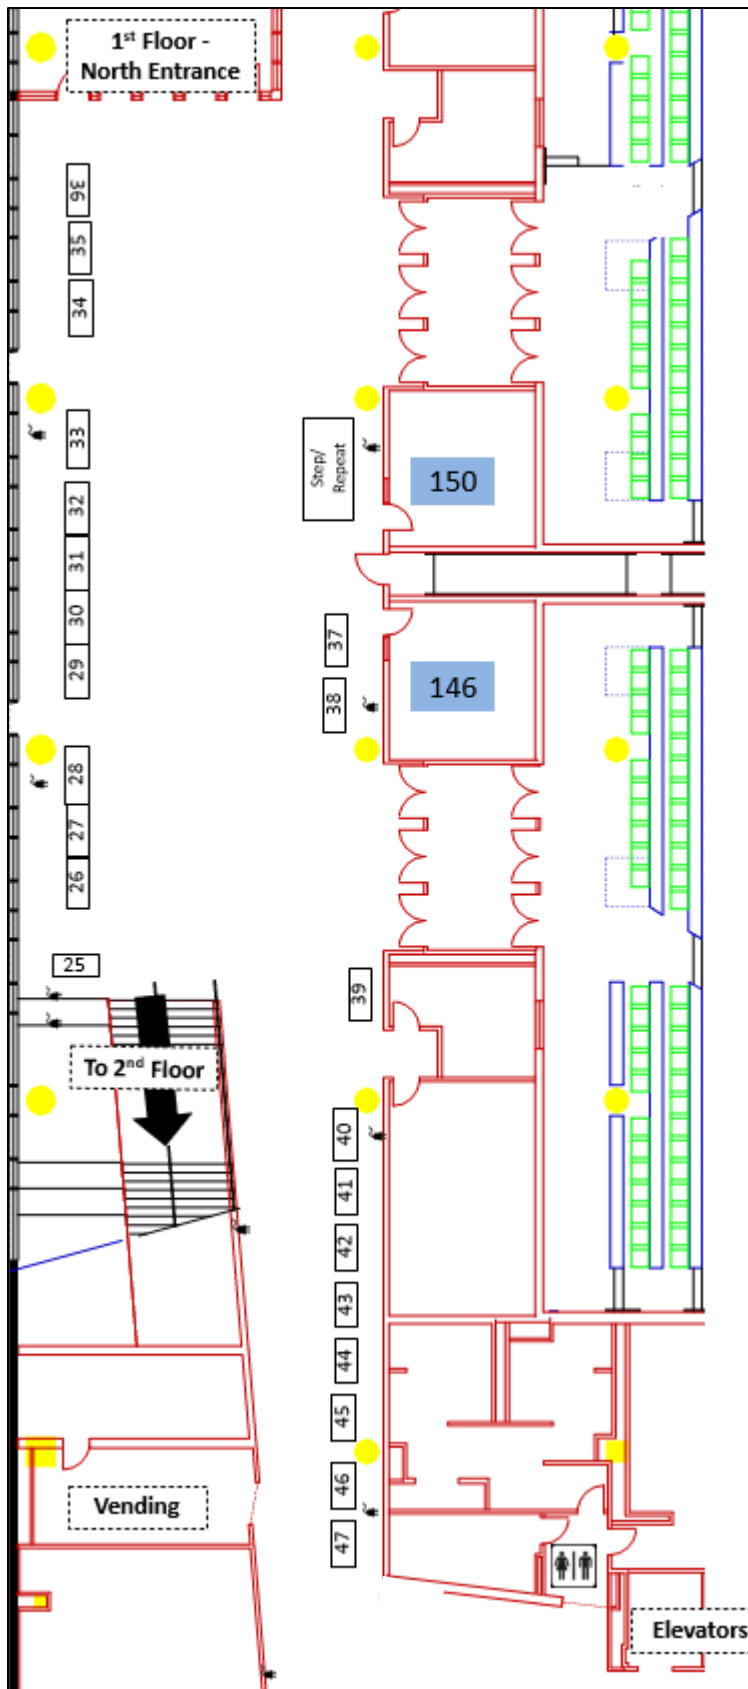

GradExpo Table Assignments

Clough Atrium 1st floor

- LGBTQIA & Allies
- Center for Teaching and Learning
- Naugle Communication Center
- Georgia Tech Language Institute
- GT6000
- Student Alumni Association
- Office of Hispanic Initiatives (OHI)
- AMIS Atlanta
- VentureLab
- Georgia Tech Police Department
- RUF International Buzz
- Office of Graduate Education/Admissions
- Georgia Tech International Ambassadors (GTIA)
- African Graduate Students Connect (AGSC)
- RoboJackets
- Grad Society of Women in Engineering
- Student Polymer Network
- Black Graduate Student Association (BGSA)
- Institute of Electrical and Electronics Engineers
- Biomedical Photonics Society (BiPS)
- Latino Organization for Graduate Students (LOGRAS)
- GT India Club
- Mechanical Engineering Graduate Association (MEGA)